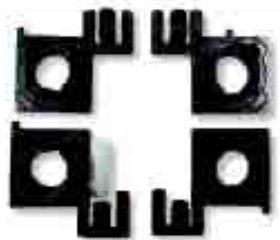

CW-AA-1701

BMW 5 SERIES F10 SEDAN F11
WAGON M-TECH '11
REAR PDC SENSOR MOUNTS
OE# 5112218314
5 SETS/ 0.1'