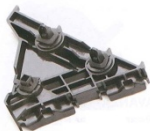

CW-CP-2846

FRONT BUMPER BRACKET
TOYOTA AVANZA 16
52116BZ150
52115BZ120

CW-CP-2847

CW-CP-2847
TOYOTA AVANZA 12-16
52156BZ120
52155Z120

CW-CP-2848

FRONT BUMPER SIDE
COVER SUPPORT
TOYOTA CARY 06-11 USA
5253606020
5253506030