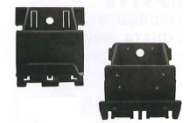

CW-CP-2796

FRONT BUMPER BRACKET
MAZDA M3 09-14
BBM450151A
BBM450161B