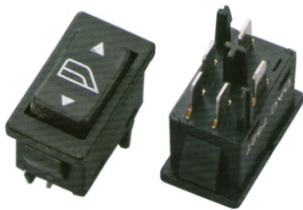

JAGUAR

CW-505

WINDOW SWITCH
JAGUAR W/O PIN, 2
BGLADE, ON/OFF
LUCAS 39980
C38637L

CW-6405

LUCAS ROCKER SWITCH
28*44MM
Jaguar XJ6/XJ12/XKE
LUCAS 39234
39234D

CW-822

POWER WINDOW SWITCH
JAGUAR XJ6
DAC2747

CW-930

POWER WINDOW SWITCH
JAGUAR XJ6 '88-97
DAC7526

CW-931

POWER WINDOW SWITCH
JAGUAR XJ6 '88-94
DAC7527