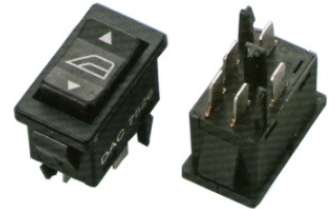

JAGUAR

CW-505

WINDOW SWITCH
JAGUAR W/O PIN, 2
BGLADE, ON/OFF
LUCAS 39980
C38637L

CW-6405

LUCAS ROCKER SWITCH
28*44MM
Jaguar XJ6/XJ12/XKE
LUCAS 39234
39234D

CW-822

POWER WINDOW SWITCH
JAGUAR XJ6
DAC2747

CW-930

POWER WINDOW SWITCH
JAGUAR XJ6 '88-97
DAC7526

CW-931

POWER WINDOW SWITCH
JAGUAR XJ6 '88-94
DAC7527