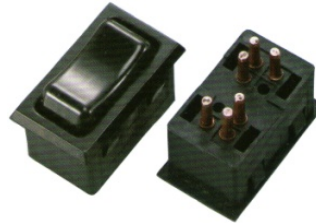

JAGUAR

CW-505

WINDOW SWITCH
JAGUAR W/O PIN, 2
BGLADE, ON/OFF
LUCAS 39980
C38637L

CW-6405

LUCAS ROCKER SWITCH
28*44MM
Jaguar XJ6/XJ12/XKE
LUCAS 39234
39234D

CW-822

POWER WINDOW SWITCH
JAGUAR XJ6
DAC2747

CW-930

POWER WINDOW SWITCH
JAGUAR XJ6 '88-97
DAC7526

CW-931

POWER WINDOW SWITCH
JAGUAR XJ6 '88-94
DAC7527