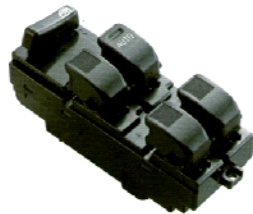

DAIHATSU

CW-6348

POWER WINDOW SWITCH
LHD/RHD
DAIHATSU BOON/GINO
TOYOTA PASSO
DBA-KGC10
84820B1010
84820B2090
84820B2210
84820B2230

CW-6349

POWER WINDOW SWITCH
RHD
DAIHATSU L250

CW-6350

POWER WINDOW SWITCH
RHD
DAIHATSU DBA-L375S
SUBARU STELLA LA100F
84820B2291

CW-719-1A

POWER WINDOW SWITCH
LHD/RHD
DAIHATSU TARUNA/XENIA
TOYOTA
8482087404
84820B0030
8482087401

CW-719-2B

POWER WINDOW SWITCH

DAIHATSU
TARUNA/XENIA
TOYOTA
8482087401
8482097201

CW-720

POWER WINDOW SWITCH
RHD 12PIN
DAIHATSU