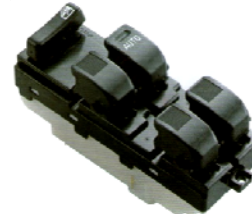

DAIHATSU

CW-6348

POWER WINDOW SWITCH
LHD/RHD
DAIHATSU BOON/GINO
TOYOTA PASSO
DBA-KGC10
84820B1010
84820B2090
84820B2210
84820B2230

CW-6349

POWER WINDOW SWITCH
RHD
DAIHATSU L250

CW-6350

POWER WINDOW SWITCH
RHD
DAIHATSU DBA-L375S
SUBARU STELLA LA100F
84820B2291

CW-719-1A

POWER WINDOW SWITCH
LHD/RHD
DAIHATSU TARUNA/XENIA
TOYOTA
8482087404
84820B0030
8482087401

CW-719-2B

POWER WINDOW SWITCH

DAIHATSU
TARUNA/XENIA
TOYOTA
8482087401
8482097201

CW-720

POWER WINDOW SWITCH
RHD 12PIN
DAIHATSU