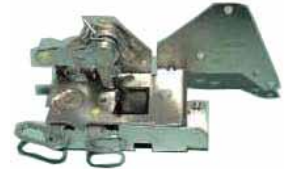

25

DOOR LOCK

CW-TR0335

SCANIA 114
DOOR LOCK CYLINDER
581025

CW-TR0340

SCANIA 113/114
DOOR LOCK DOOR STOP
356942

CW-TR0341

SCANIA 113 '88-97
DOOR LOCK LH & RH
376283 L
376284 R