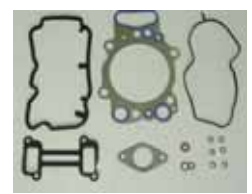

CW-TR0135

SCANIA 124
ENGINE GASKET & KITS
ENG: DSC 12
550469