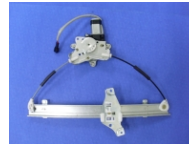

DAEWOO

CW-AB0119

POWER WINDOW
REGULATOR
W/ MOTOR
FRONT RH/LH
DAEWOO ESPERO
NP135 L
NP136 R

CW-AB0120

POWER WINDOW
REGULATOR
W/MOTOR
REAR RH/LH
DAEWOO ESPERO
NP137 L
NP138 R

CW-AB0121

POWER WINDOW
REGULATOR
W/ MOTOR
FRONT RH/LH
DAEWOO FANTASY
NP1023 L
NP1024 R

CW-AB0122

POWER WINDOW
REGULATOR
W/ MOTOR
REAR RH/LH
DAEWOO FANTASY
NP1025 L
NP1026 R

CW-AB0123

MANUAL WINDOW
REGULATOR
FRONT RH/LH
DAEWOO NEXIA, CIELO,
RACER
MAEPSY '94-97
140109 L
140108 R

CW-AB0124

POWER WINDOW
REGULATOR
W/ MOTOR OR W/O
MOTOR
FRONT RH/LH
DAEWOO NUBIRA '98-04
96247338 L
96247339 R
96247388 L
96430507 R

CW-AB1509

POWER WINDOW
REGULATOR
W/ MOTOR OR W/O
MOTOR
FRONT RH/LH
DAEWOO NUBIRA
(OPTRA)
96548080 L
96548081 R

CW-AB1542

POWER WINDOW
REGULATOR
W/ MOTOR OR W/O
MOTOR
FRONT RH/LH
DAEWOO MATIZ 99'-05
96314611 L
96314612 R