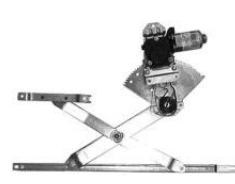

CW-AB0497

POWER WINDOW
REGULATOR
W/ MOTOR OR W/O
MOTOR
FRONT RH/LH
ISUZU PANTHER '91-
894385217 L
894385216 R

CW-AB0504

POWER WINDOW
REGULATOR
W/ MOTOR OR W/O
MOTOR
FRONT RH/LH
ISUZU TFR

CW-AB0505

MANUAL WINDOW
REGULATOR
FRONT RH/LH
ISUZU TFR

CW-AB0506

POWER WINDOW
REGULATOR
W/ MOTOR OR W/O
MOTOR
REAR RH/LH
ISUZU TFR

CW-AB0507

POWER WINDOW
REGULATOR
W/ MOTOR OR W/O
MOTOR
REAR RH/LH
ISUZU TFR/PICK UP '88-
894455701 L
894455700 R

CW-AB1406

POWER WINDOW
REGULATOR
W/O MOTOR
FRONT LH/RH
ISUZU P/UP '90-92 /TFR
99 96-01 DOOR
8970935320 L
8970935310 R