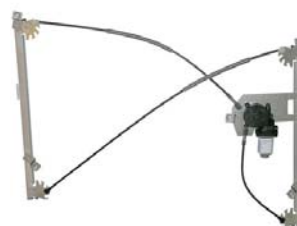

CW-AB1867

POWER WINDOW
REGULATOR
WITH PINCH GUARD
FUNCTION
W/MOTOR
LH/RH
RENAULT CLIO III '05-
(2D)
8200297444 L
8200297443 R
8200826169
8200826173