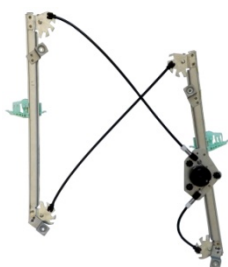

CW-AB1859

POWER WINDOW
REGULATOR
W/ MOTOR OR W/O
MOTOR
FRONT LH/RH
RENAULT MEGANE '02-08
8200325138 L
8201010929 L
8200325137 R
8201010927 R