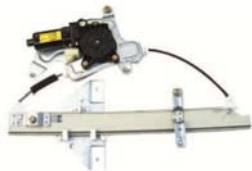

CW-AB0267

POWER WINDOW
REGULATOR
W/ OR W/O MOTOR
REAR RH/LH
GM PONTIAC GRAND AM
4D/OLDSMOBILE ALERO
'99-05/GM GRAND AM
'99-05/SEDAN ALERO
'99-04
22683777 L/22683778 R
22730703 L/22730702 R