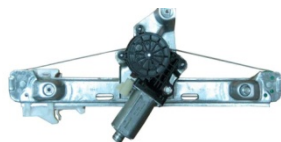

CW-AB0291

POWER WINDOW
REGULATOR
W/ OR W/O MOTOR
REAR RH/LH
GM MALIBU Z-CAR
04-ON
GM MALIBE '04
15270573 L/15270572 R
15781320 /15781321