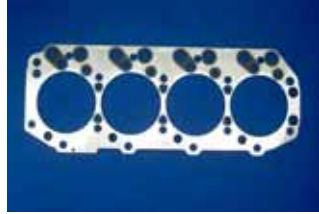

CW-TR0087

ISUZU
ENGINE GASKET & KITS
ENG: 4JG2