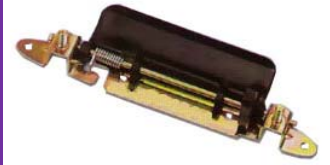

TOYOTA

TAIL GATE HANDLES

CW-DH-0262

TAIL GATE DOOR
HANDLE
COLOR: GRAY
TOYOTA 6K, 7K, KF60,
SURF
OE#
6923026020

CW-DH-0263

TAIL GATE DOOR
HANDLE
TOYOTA YH50
OE#
8127895J00

CW-DH-0273

TAIL GATE HANDLE
TOYOTA TACOMA PICK
UP '95-00
OE#
6909035010

CW-DH-0275

TAIL GATE HANDLE
TOYOTA KM36 YH-50
HIACE
OE#
8127885709

CW-DH-0278

TAIL GATE HANDLE
TOYOTA TACOMA '05
OE#
6909004010

CW-DH-0279

TAIL GATE HANDLE
TOYOTA TACOMA '05

CW-DH-0280

TAIL GATE HANDLE
TOYOTA INNOVA '03-08
OE#
6902313010