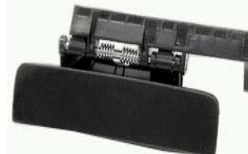

CW-DH-1902

OUTSIDE DOOR HANDLE
FRONT RH/LH
TEXTURE BLACK
PEUGEOT 206 '98-02
OE#
9101L2 L
9101L3 R

CW-DH-1903

OUTSIDE DOOR HANDLE
REAR RH/LH
TEXTURE BLACK
PEUGEOT 206 '98-02
OE#
9101L5 L
9101L4 R

CW-DH-1904

OUTSIDE DOOR HANDLE
PEUGEOT 306 3-DOOR
OE#
9101P1 L
9101P0 R

CW-DH-1905

OUTSIDE DOOR HANDLE
FRONT
PEUGEOT 306 5-DOOR
OE#
9101P3 L
9101P2 R

CW-DH-1906

OUTSIDE DOOR HANDLE
REAR
PEUGEOT 306 5-DOOR
OE#
9101P5 L
9101P4 R