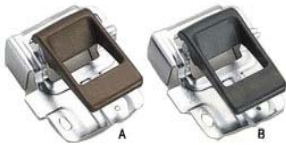

CW-DH-1563

INSIDE DOOR HANDLE
A:BROWN B:GRAY
HONDA CIVIC '90-91