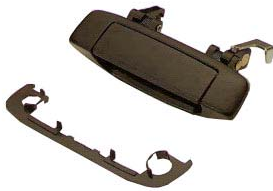

DAIHATSU

CW-DH-0469

OUTSIDE CAR DOOR
HANDLE FRONT
DAIHATSU SKYWING G11
DAIHATSU CHARADE
G-11
OE#
6921087702
6922087702

CW-DH-0470

OUTSIDE CAR DOOR
HANDLE REAR
DAIHATSU SKYWING
G11
OE#
6924087702
6923087702

CW-DH-0471

OUTSIDE CAR DOOR
HANDLE FRONT
DAIHATSU CHARADE
G100 & G130
OE#
6921087705
6922087706

CW-DH-0472

OUTSIDE CAR DOOR
HANDLE REAR
DAIHATSU CHARADE
G100
OE#
6924087705 L
6923087705 R

CW-DH-0473

OUTSIDE CAR DOOR
HANDLE
DAIHATSU CHARADE
G130

CW-DH-0474

OUTSIDE CAR DOOR
HANDLE
FRONT RH/LH
BLACK
DAIHATSU DELTA V57,
V76
TOYOTA BU60 '83-90
OE#
6922095400 L
6921095400 R

CW-DH-0475

OUTSIDE CAR DOOR
HANDLE
DAIHATSU (S88)
HIJET 1000CC
OE#
6922087504 L
6921087504 R

CW-DH-0476

MIDDLE DOOR HANDLE
DAIHATSU HIJET 1000CC
OE#
6924087503 L
6925087503 R

CW-DH-0477

OUTSIDE DOOR HANDLE
DAIHATSU S75
OE#
6922087203 L
6921087203 R

CW-DH-0478

OUTSIDE DOOR HANDLE
FRONT
DAIHATSU ZABRA S91
OE#
6922087213 L
6921087213 R