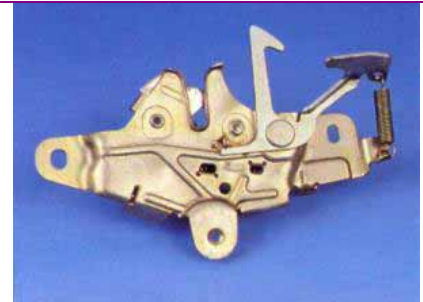

WEBSITE: <http://www.carwayparts.com>

EMAIL: auto@carwayparts.com

TOYOTA

CW-DL-0760
TOYOTA TERCEL 1500CC -94
HOOD LOCK ASSY
53510-16150

CW-DL-0761
TOYOTA TERCEL 1500CC
'95-96
HOOD LOCK ASSY
LHD
53510-16280