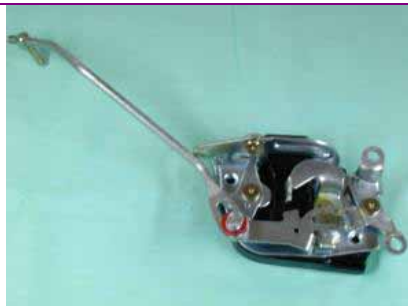

CW-DL-0602

TOYOTA DYNA BU30/ SV22
'80-84
DOOR LOCK ASSY
RH
69310-95404