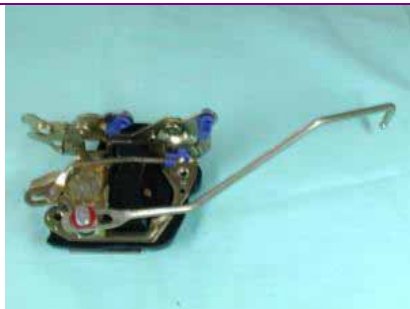

CAR WAY CO., LTD.

1F., NO. 8, ALLEY 10, LANE 20, WAN AN STREET
BANCIAO DIST., NEW TAIPEI CITY, TAIWAN R.O.C.

TEL: 886-2-2963-6702 FAX: 886-2-2963-1897

WEBSITE: <http://www.carwayparts.com>

EMAIL: auto@carwayparts.com

TOYOTA