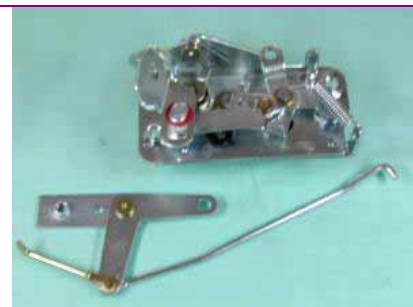

CW-DL-0627
TOYOTA KIJANG KF20 '82-86
DOOR LOCK ASSY
LH
69320-95015

CW-DL-0628
TOYOTA LANDCRUISER FJ60
'81-84
DOOR LOCK ASSY
RH
69310-90K00

CW-DL-0629
TOYOTA LANDCRUISER FJ60
'81-84
DOOR LOCK ASSY
LH
69320-90K00