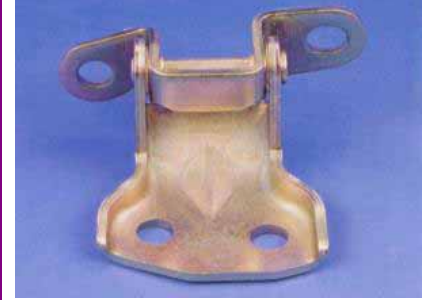

WEBSITE: <http://www.carwayparts.com>

EMAIL: auto@carwayparts.com

TOYOTA

CW-DL-0850
TOYOTA HILUX RN55
DOOR HINGE ASSY
RRU
H68750-20050

CW-DL-0851
TOYOTA HILUX RN55
DOOR HINGE ASSY
RLU
68760-20040

CW-DL-0852
TOYOTA HILUX RN55
DOOR HINGE ASSY
RRL
68770-20040