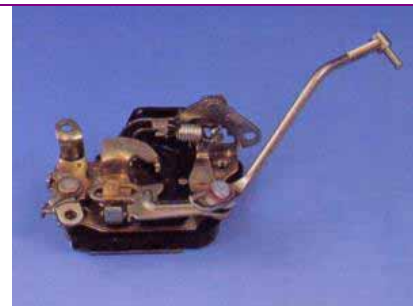

CW-DL-0630
TOYOTA LANDCRUISER FJ45
'74-80
DOOR LOCK ASSY
RH
69310-90300