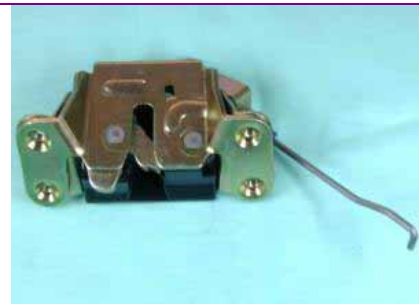

CW-DL-0608
TOYOTA HIACE YH50 '83-89
DOOR LOCK ASSY
FL
69320-95J00