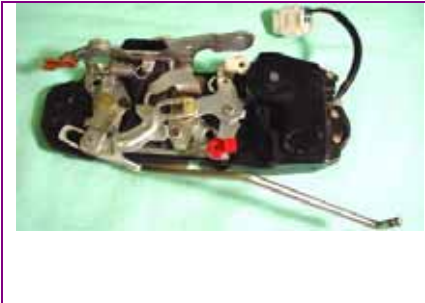

CW-DL-0684
TOYOTA SOLEMIO HIACE
'97-03
DOOR LOCK ASSY
RR