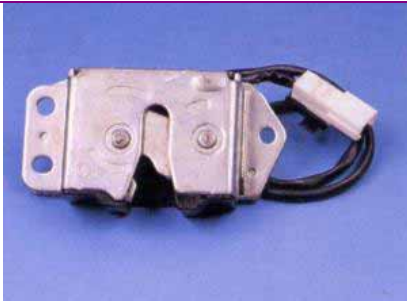

CAR WAY CO., LTD.

1F., NO. 8, ALLEY 10, LANE 20, WAN AN STREET
BANCIAO DIST., NEW TAIPEI CITY, TAIWAN R.O.C.

TEL: 886-2-2963-6702 FAX: 886-2-2963-1897

WEBSITE: <http://www.carwayparts.com>

EMAIL: auto@carwayparts.com

TOYOTA