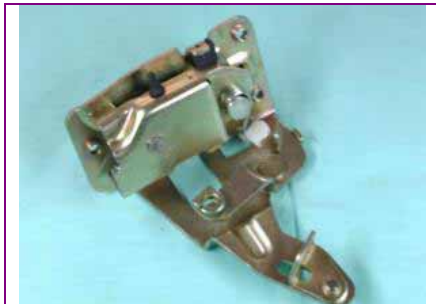

CW-DL-0609
TOYOTA HIACE YH50 '83-89
DOOR LOCK ASSY
FR
69310-95J00