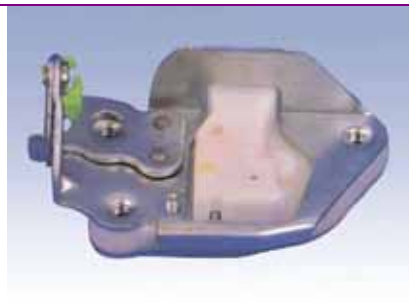

SUZUKI

CW-DL-0559
SUZUKI ST90/ ST30 '83-84
DOOR LOCK ASSY
RH
77101-7900

CW-DL-0560
SUZUKI ST90/ ST30 '83-84
DOOR LOCK ASSY
LH
77102-79000

CW-DL-0561
SUZUKI ST110.SK410-91
(NEW)
DOOR LOCK ASSY
FR
82201-85002

CW-DL-0562
SUZUKI ST110.SK410-91
(NEW)
DOOR LOCK ASSY
FL
82202-85002

CW-DL-0563
SUZUKI SK410-89 (OLD)
DOOR LOCK ASSY
FR
82201-85500

CW-DL-0564
SUZUKI SK410- '88-'89 (OLD)
DOOR LOCK ASSY
FL
82202-85500

CW-DL-0565
SUZUKI ST100 '85-89
DOOR LOCK ASSY
RR
82301-85501

CW-DL-0566
SUZUKI ST100 '85-89
DOOR LOCK ASSY
RL
82302-85501

CW-DL-0567
SUZUKI ST100 '85-89
DOOR LOCK ASSY
RH

CAR WAY CO., LTD.

1F., NO. 8, ALLEY 10, LANE 20, WAN AN STREET
BANCIAO DIST., NEW TAIPEI CITY, TAIWAN R.O.C.