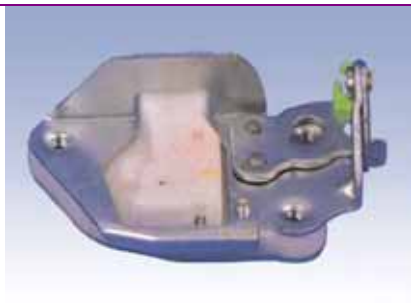

SUZUKI

CW-DL-0559
SUZUKI ST90/ ST30 '83-84
DOOR LOCK ASSY
RH
77101-7900

CW-DL-0560
SUZUKI ST90/ ST30 '83-84
DOOR LOCK ASSY
LH
77102-79000

CW-DL-0561
SUZUKI ST110.SK410-91
(NEW)
DOOR LOCK ASSY
FR
82201-85002

CW-DL-0562
SUZUKI ST110.SK410-91
(NEW)
DOOR LOCK ASSY
FL
82202-85002

CW-DL-0563
SUZUKI SK410-89 (OLD)
DOOR LOCK ASSY
FR
82201-85500

CW-DL-0564
SUZUKI SK410- '88-'89 (OLD)
DOOR LOCK ASSY
FL
82202-85500

CW-DL-0565
SUZUKI ST100 '85-89
DOOR LOCK ASSY
RR
82301-85501