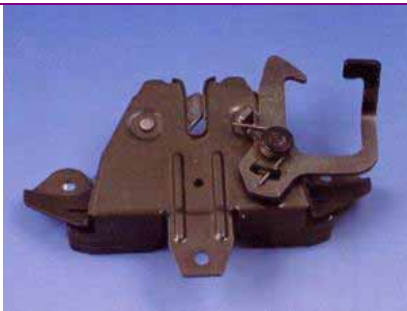

CAR WAY CO., LTD.

1F., NO. 8, ALLEY 10, LANE 20, WAN AN STREET
BANCIAO DIST., NEW TAIPEI CITY, TAIWAN R.O.C.

TEL: 886-2-2963-6702 FAX: 886-2-2963-1897

WEBSITE: <http://www.carwayparts.com>

EMAIL: auto@carwayparts.com

MITSUBISHI

CW-DL-0377

MITSUBISHI VIRAGE 1800CC
HOOD LOCK ASSY
LHD
MR80776...7