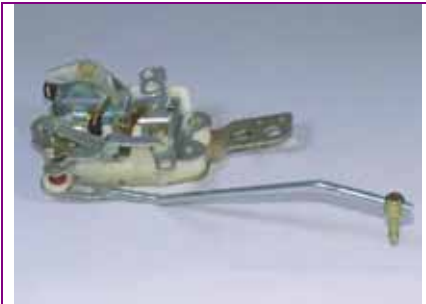

CW-DL-0343
MITSUBISHI MINICAB 800CC
DOOR LOCK ASSY
FL
MB049659

CW-DL-0344
MITSUBISHI CANTER-97
DOOR LOCK ASSY
LH
CW609868

CW-DL-0345
MITSUBISHI CANTER-97
DOOR LOCK ASSY
RH
CW609869

CW-DL-0346
MITSUBISHI SAGEA
DOOR LOCK ASSY
FR