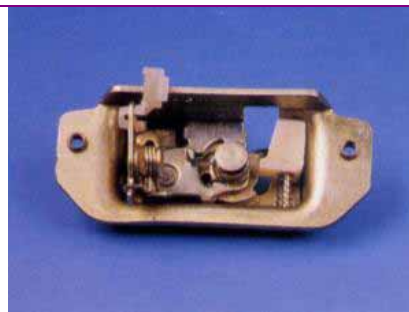

CW-DL-0408
MITSUBISHI DELICA L300-90
TRUNK LID LOCK ASSY
MB527416

CW-DL-0411
MISUBISHI MINICAB 800
VARICA 1100CC
TRUNK LID LOCK ASSY
MB331428