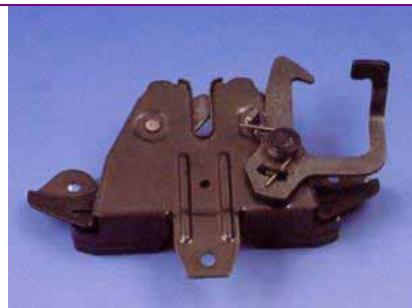

CW-DL-0372

MITSUBISHI FUSO
FK617.FM657 15T.17T 94-
DOOR LOCK ASSY
FR
MC930238

CW-DL-0373

MITSUBISHI FUSO
FK617.FM657 17T 94-
DOOR LOCK ASSY
FL
MC961045

CW-DL-0374

MITSUBISHI ALL NEW
LANCER 1600CC
HOOD LOCK ASSY
LHD
MR280776...7