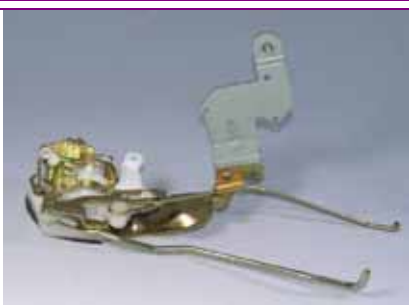

MITSUBISHI DE-90
DOOR LOCK ASSY
FR
MB421486

CW-DL-0326

MITSUBISHI DE-90
DOOR LOCK ASSY
RL
MB421085

CW-DL-0327

MITSUBISHI DE-90
DOOR LOCK ASSY
RR
MB421086

CW-DL-0328

MITSUBISHI LANCER '93-96
DOOR LOCK ASSY
LH
MB830373