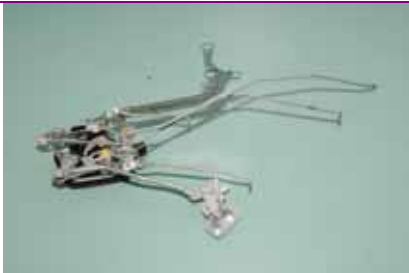

MITSUBISHI

CW-DL-0368

MITSUBISHI FUSO 350 97- FR
FP510 FK617 FM657
DOOR LOCK ASSY
MC939283