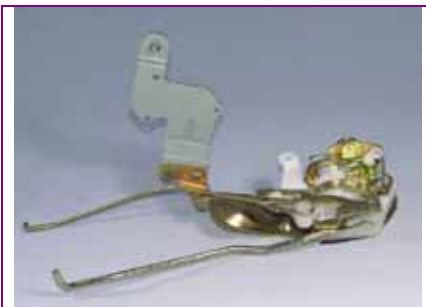

MITSUBISHI DE-90
DOOR LOCK ASSY
FR
MB421486

CW-DL-0326

MITSUBISHI DE-90
DOOR LOCK ASSY
RL
MB421085

CW-DL-0327

MITSUBISHI DE-90
DOOR LOCK ASSY
RR
MB421086

CW-DL-0328

MITSUBISHI LANCER '93-96
DOOR LOCK ASSY
LH
MB830373