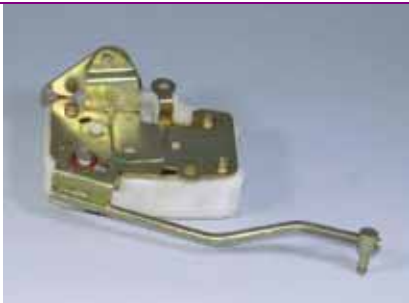

ISUZU

CW-DL-0200
ISUZU GEMINI '83-86
DOOR LOCK ASSY
FR
8-94210603-0

CW-DL-0201
ISUZU GEMINI '83-86
DOOR LOCK ASSY
FL
8-94210604-0

CW-DL-0202
ISUZU JCM, JCR '80-85
DOOR LOCK ASSY
RH
1-74517019-2

CW-DL-0203
ISUZU JCM, JCR '80-85
DOOR LOCK ASSY
LH
1-74517020-3

CW-DL-0204
ISUZU KB20/ KBD25 '74-82
DOOR LOCK ASSY
RH
9-67510863-3

CW-DL-0205
ISUZU KB20/ KBD25 '74-82
DOOR LOCK ASSY
LH
9-67510864-3

CW-DL-0206
ISUZU KS, ELF, KS22 '85-93
DOOR LOCK ASSY
RH
5-74517016-3