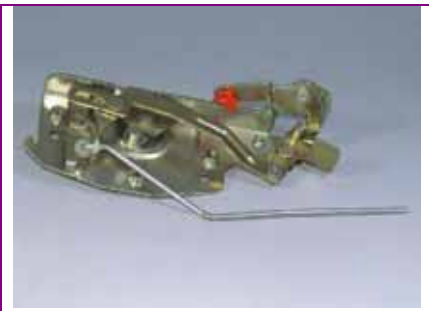

## HINO

**CW-DL-0170**  
HINO TRUCK  
FF, MFG, FM227, SH, MCR  
'84-89  
DOOR LOCK ASSY  
RH  
69410-12000

**CW-DL-0171**  
HINO TRUCK  
FF, MFG, FM227, SH, MCR  
'84-89  
DOOR LOCK ASSY  
LH  
69420-1100