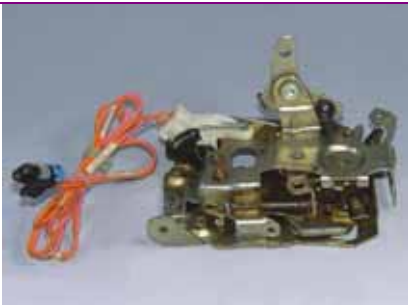

GMC

CW-DL-0143
GM IMPALA/ CAPRICE '80-90
DOOR LOCK ASSY
LH
1604451

CW-DL-0144
GM IMPALA/ CAPRICE '80-90
DOOR LOCK ASSY
RH
1604450

CW-DL-0145
GM CENTURY '82-96
DOOR LOCK ASSY
LH
16605637

CW-DL-0146
GM CENTURY '82-96
DOOR LOCK ASSY
RH
16605636

CW-DL-0147
GM PARISIENNE/ SAFARI
'80-90
DOOR LOCK ASSY
LH
16608165

CW-DL-0148
GM PARISIENNS/ SAFARI
'80-90
DOOR LOCK ASSY
RH
16608164

CW-DL-0149
C-10
HOOD LOCK ASSY
LHD
16630592

CW-DL-0150
TRK C/K 78-86, R/V87-91
HOOD LOCK ASSY
LHD
325300