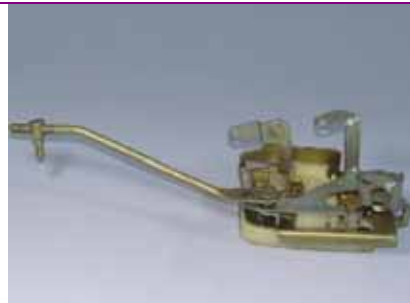

FORD

CW-DL-0060
FORD ECONOVAN
DOOR LOCK ASSY
RH
S084-58-310

CW-DL-0061
FORD ECONOVAN
DOOR LOCK ASSY
LH
S084-59-310

CW-DL-0062
FORD FESTIVA
DOOR LOCK ASSY
FR
KK15072310B

CW-DL-0063
FORD FESTIVA
DOOR LOCK ASSY
FL
KK15072310A

CW-DL-0064
FORD FESTIVA '98-95
DOOR LOCK ASSY
RR
KK150-73-310

CW-DL-0065
FORD FESTIVA '88-95
DOOR LOCK ASSY
RL
KK155-73-310

CW-DL-0066
FORD LASER '80-83
DOOR LOCK ASSY
FL
B038-59-310

CW-DL-0067
FORD LASER '80-83
DOOR LOCK ASSY
FR
B038-58-310